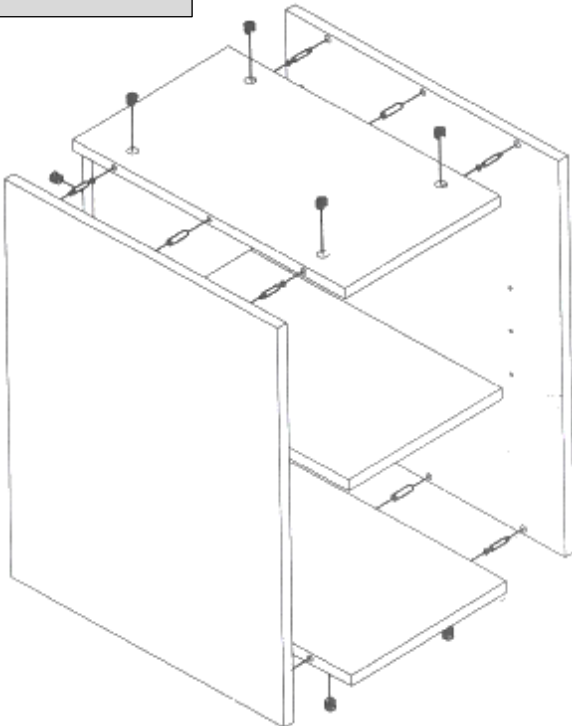

Assembly Instruction:

STEP 1