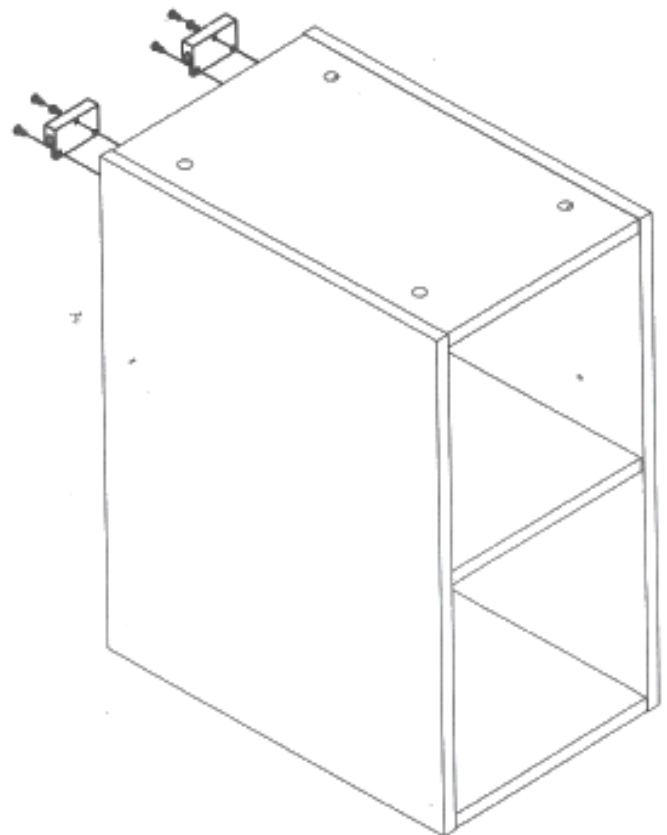

Part-List:

No.	Description	Image	Pc.
A	Screw-Plug 8x32		12x
B	Eccentric Screw Ø15		12x
C	Wooden Plug 8x40		6x
D	Screw 4x16		6x
E	Wall Bracket		2x
F	Shelf Plug		4x
G	Cover Cap		8x

STEP 1

Assembly Instruction:

STEP 1

STEP 2